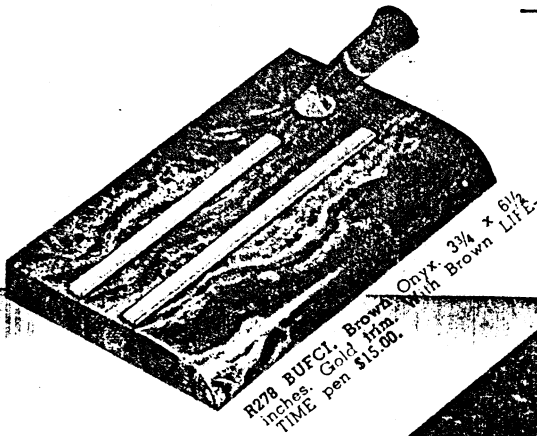

MAKE AN ENDURING IMPRESSION

— GIVE A SHEAFFER DRY-PROOF DESK SET

WHEN A GIFT IS GIVEN TO MARK A MILESTONE IN A BUSINESSMAN'S LIFE, IT IS ESSENTIAL THAT THE GIFT SHALL ENDURE. LIFETIME GIFTS ARE IDEAL; THEY ARE LIFETIME GUARANTEED.

All LIFETIME desk sets on this page also available with AUTOGRAPH LIFETIME pens for facsimile signature engraving (see page 8) at $8.00 additional per pen.